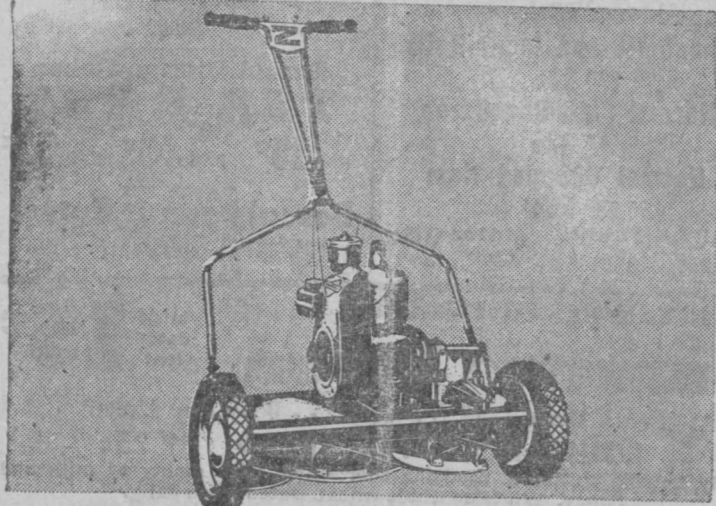

SPECIAL JUBILEE PRICE

\$4.45

per bag

BIG SAVINGS ON REEL TYPE POWER MOWERS

Easy to operate because the fingertip controls are mounted on the handle. Mows down heavy grass and weeds at speeds up to 4 1/4 miles per hour. Alloy steel blade, adjustable for cutting height. Semi-pneumatic rubber tires.

18" REEL TYPE, 1 H.P. MOTOR

REGULARLY \$119.50—

SPECIAL JUBILEE PRICE

\$78.45

21" REEL TYPE, 1.3 H.P. MOTOR

REGULARLY \$139.50—

SPECIAL JUBILEE PRICE

\$94.95