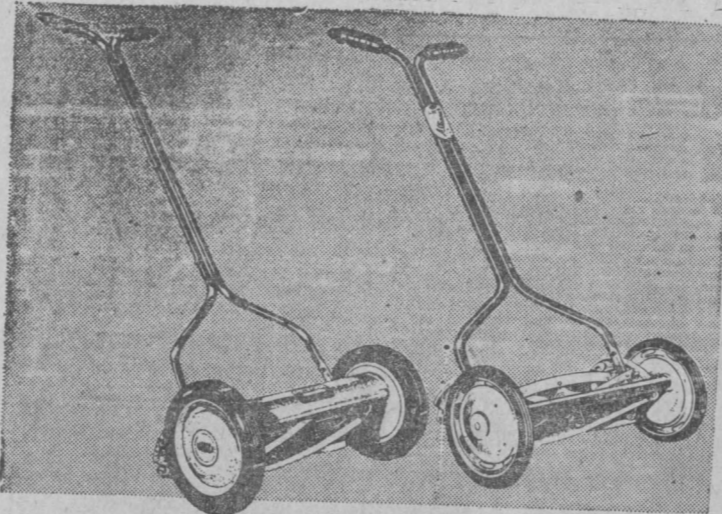

SPECIAL JUBILEE PRICE

\$4.45

per bag

BIG SAVINGS ON REEL TYPE POWER MOWERS

Easy to operate because the fingertip controls are mounted on the handle. Mows down heavy grass and weeds at speeds up to 4 1/4 miles per hour. Alloy steel blade, adjustable for cutting height. Semi-pneumatic rubber tires.

18" REEL TYPE, 1 H.P. MOTOR

REGULARLY \$119.50—

SPECIAL JUBILEE PRICE

\$78.45

21" REEL TYPE, 1.3 H.P. MOTOR

REGULARLY \$139.50—

SPECIAL JUBILEE PRICE

\$94.95

Save \$10.00 on Hand Mowers

Here's your chance to make an excellent buy in a fast-cutting, lightweight hand mower. Both of these mowers have tubular steel frames, perfectly balanced for easy pushing. The blades are alloy steel... for lasting sharpness. They both cut a full 16" swath, have rubber handle grips and rubber tires.